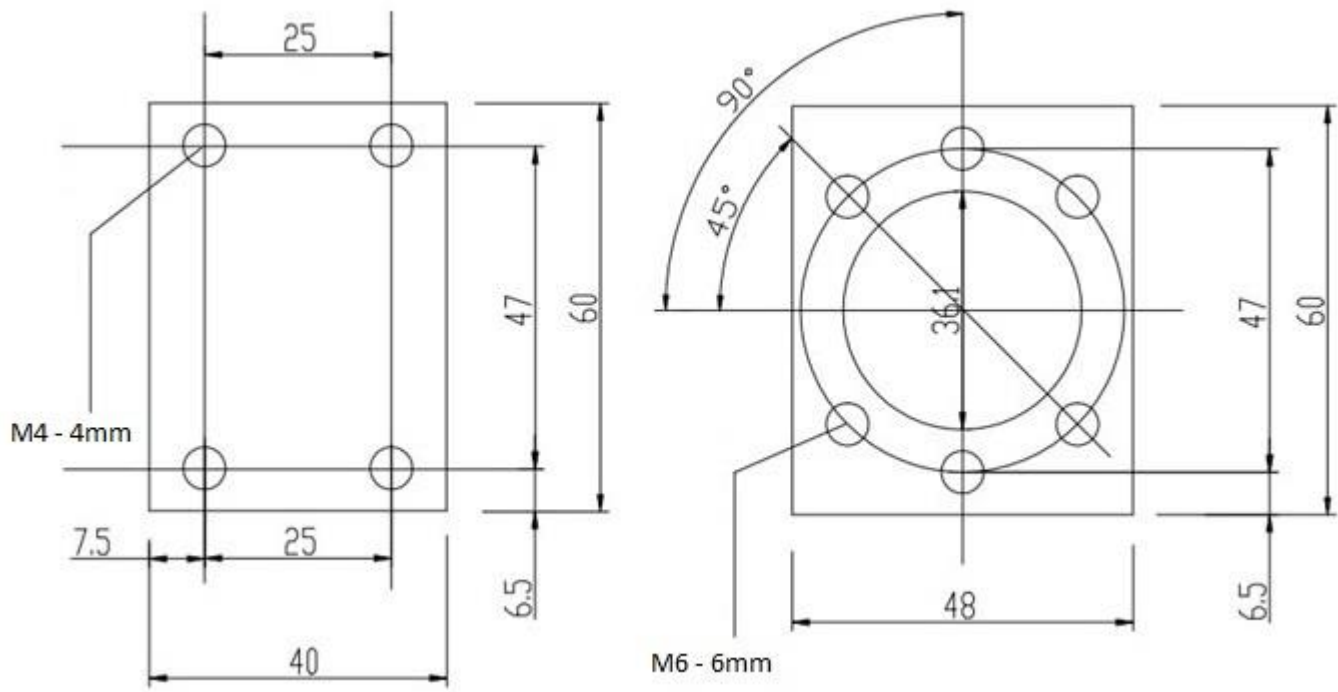

BSP16 Ball screw nut support unit
All measurement are in metric millimeter

www.motiontek.ca

BSP20, 25 & 32 Ball screw nut support unit

www.motiontek.ca

BSP20 Ball screw nut support unit